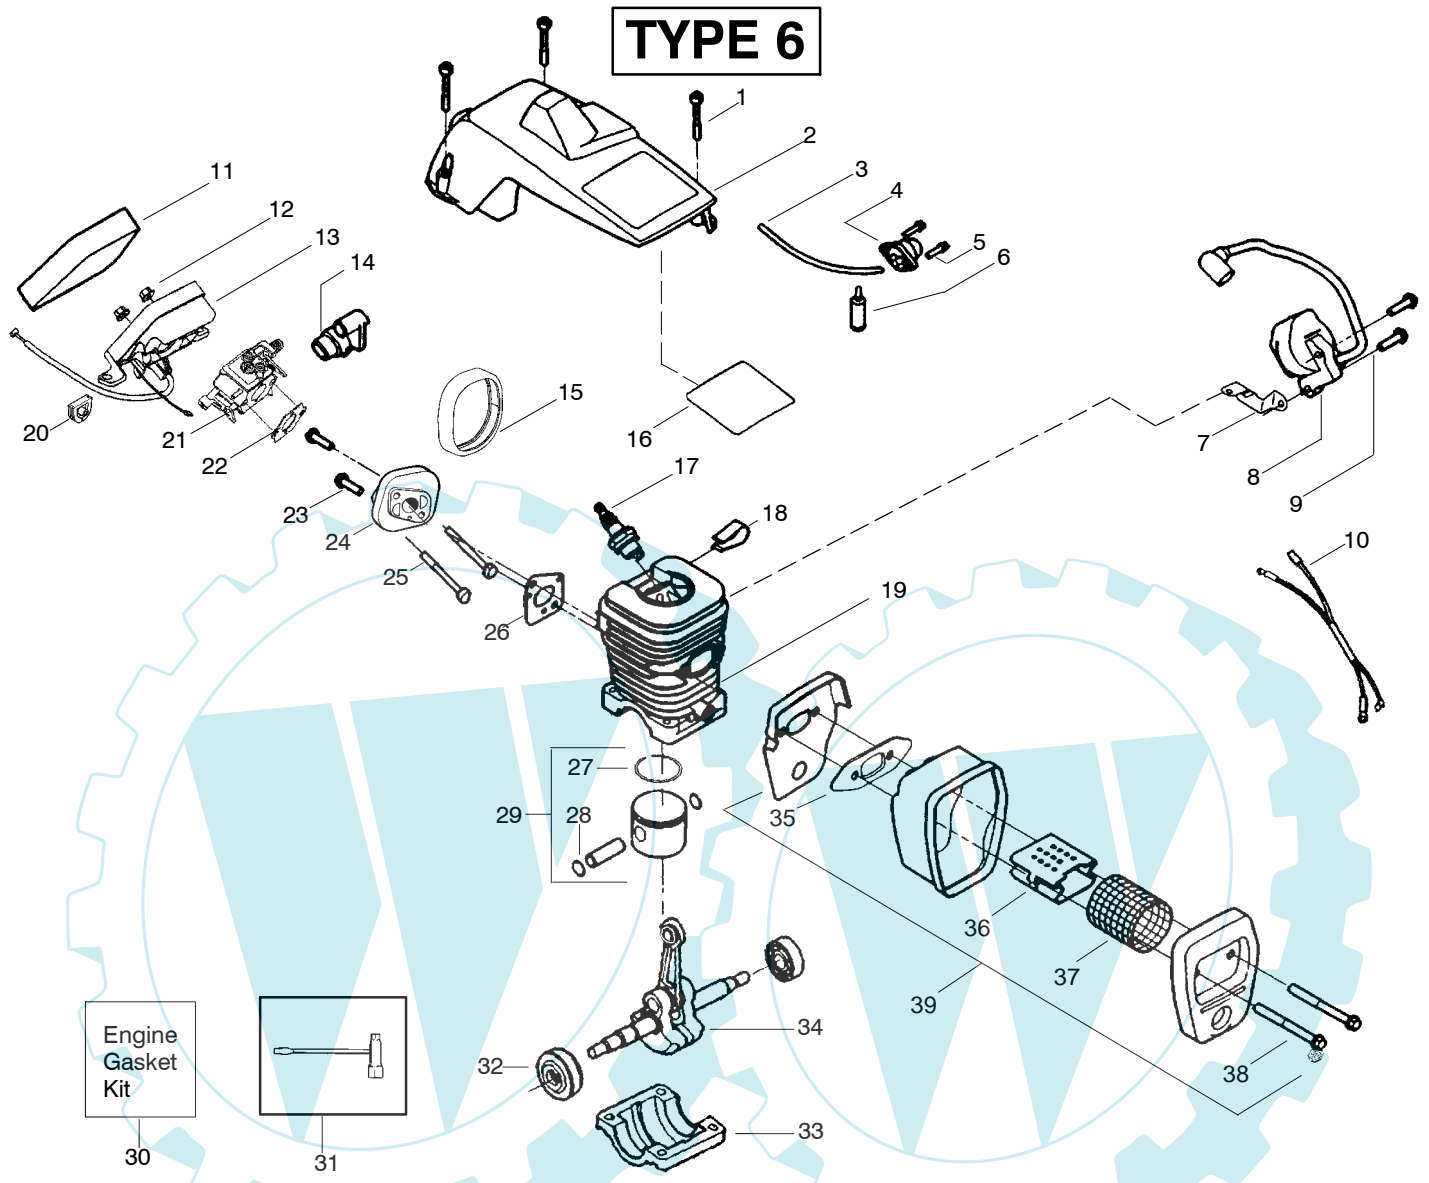

⚠ WARNING
All repairs, adjustments and maintenance not described in the Operator's Manual must be performed by qualified service personnel.

TYPE 1-5

Ref.	Part No.	Description	Ref.	Part No.	Description	Ref.	Part No.	Description
1.	530016153	Screw	16.	530049870	Back Plate-Muffler	32.	530016187	Screw
2.	530055638	Shield-Cylinder	17.	530016132	Screw	33.	530049700	Adapter-Carb. Screw
3.	530047213	Assy-Air Purge	18.	530036103	Screen-Spark	34.	530016386	Screw
4.	530015780	Screw	19.	530037813	Diffuser-Muffler	35.	530069608	Carb. Gasket(kit)
5.	530095646	Assy-Fuel Pick-up	20.	530069608	Gasket-Muffler(kit)	36.	530071621	Kit-Carburetor (WT-625)
6.	530069247	Kit-Line Purge/Carb. (Small Dia)	21.	530047207	Assy-Muffler (Incl. 17-21)	(Note: Repair kits are not available for this carburetor)		
7.	530069216	Kit-Line Purge/Tank (large line)	22.	530047062	Assy-Crankshaft	37.	530047604	Housing-Air Filter Nut
8.	530035526	Grommet-Carb Adjust.	23.	530037935	Cap-Crankcase	38.	530016101	Nut
9.	530054144	Seal-Carb Adapter	24.	530069608	Kit-Engine Gasket (incl. 36,32,21)	39.	530037793	Air Filter - Foam
10.	952030150	Spark Plug (RCJ-7Y)	25.	530031135	Scrench	Not Shown		
11.	530016136	Clip-High Tension Lead	26.	530056363	Assy-Seal & Bearing	530164027		Manual (Euro I)
12.	530049117	Assy-Wire Harness (includes switch)	27.	530015697	Retainer - Piston Pin Ring-Piston	530164028		Manual (Euro II)
13.	530015814	Screw	28.	530038729	Kit-Piston - (incl. 28-29)	530164029		Manual (Polish)
14.	530039198	Module-Ignition	29.	530071408	Cylinder			
15.	530047442	Strap-Ground	30.	530012550	Gasket-Adapter(kit)			
			31.	530069608				

↖ = NEW PART NUMBER FOR THIS IPL

★ = REFER TO THE SERVICE REFERENCE INDICATED FOR MORE INFORMATION. (LOCATED AT END OF IPL)

PARTS LIST NO. 530164183		PRO POULAN ® PARTS LIST	CHAIN SAW MODEL(s) 2550
DATE 1/12/04	Replaces 530164183 - 12/18/03		Note: Illustration may differ from actual model due to design changes