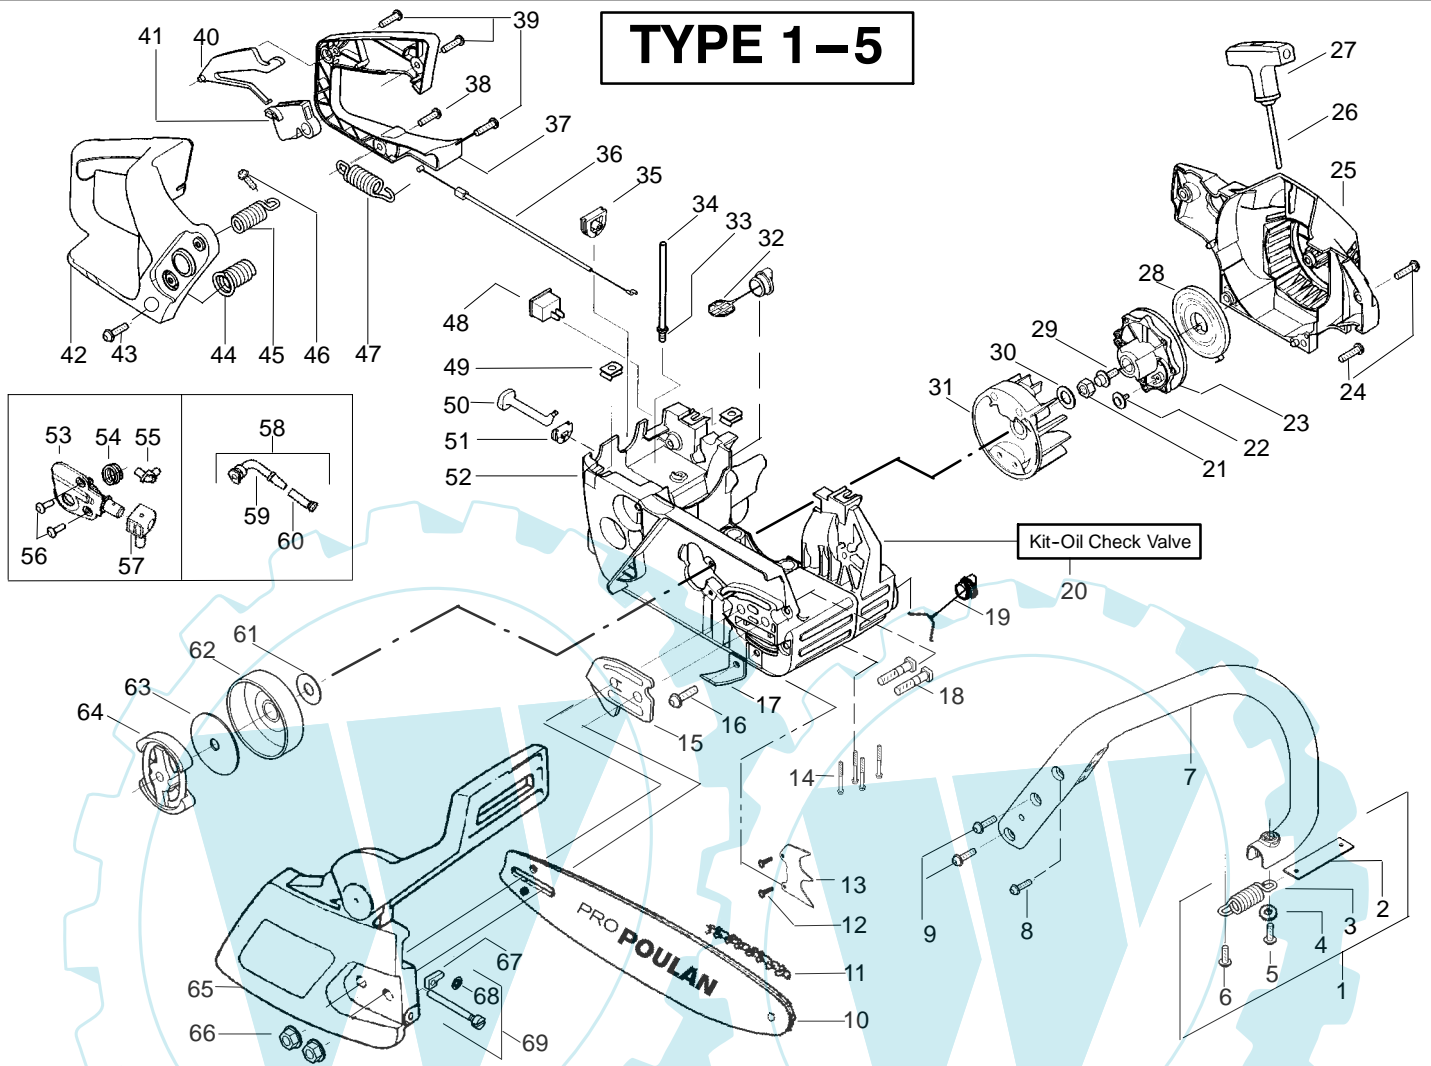

PARTS LIST NO. 530164183		PRO POULAN® PARTS LIST	CHAIN SAW MODEL(S) 2550
DATE 1/12/04	Replaces 530164183 - 12/18/03		PAGE NO. 1
Note: Illustration may differ from actual model due to design changes			

TYPE 1-5

Ref.	Part No.	Description	Ref.	Part No.	Description	Ref.	Part No.	Description
1.	530047963	Assy. - Isolator	26.	530069232	Kit - Rope	51.	530049005	Grommet - Knob
2.	530047608	Limiter Strap	27.	530037485	Starter Handle	52.	530058652	Assy - Chassis (incl. 18,19,32 filter & fuel lines)
3.	530042082	Spring - Isolator	28.	530027531	Recoil Spring	53.	530071259	Kit - Oil Pump (incl. 54,55,57)
4.	530015158	Washer	29.	530015920	Screw	54.	530037820	Gear - Worm Spring
5.	530016018	Screw	30.	530015127	Washer - Flywheel	55.	530049477	Elbow - Oil Pickup
6.	530015843	Screw	31.	530039187	Assy - Flywheel	56.	530016064	Screw
7.	530047583	Front Handle	32.	530047192	Fuel Cap Ass'y.	57.	530019206	Seal Block
8.	530015940	Screw	33.	530023877	Fitting - fuel line	58.	530047663	Assy - Oil Pick-up (incl. 59,60)
9.	530015814	Screw	34.	530069216	Kit - Fuel line (large)	59.	530038373	Pick-up Oiler
10.	530044693	Bar - 18"	35.	530047631	Grommet - Cable	60.	530056533	Oil Filter
11.	952051338	Chain - 18"	36.	530047602	Cable - Throttle	61.	530015907	Washer - Thrust
12.	530015805	Screw	37.	530047581	Cover - Rear Handle	62.	530047061	Assy. - Clutch Drum w/bearing
13.	530014381	Kit - Spike Assy (incl. 12)	38.	530015886	Screw	63.	530015611	Washer - Clutch
14.	530016132	Screw	39.	530015906	Screw	64.	530014949	Assy. Clutch
15.	530038238	Plate - Bar Mounting	40.	530036098	Throttle Lockout	65.	530058655	Assy - Chain Brake
16.	530015814	Screw	41.	530036097	Trigger - Throttle	66.	530015917	Nut - Bar Mounting
17.	530029850	Chain Catcher	42.	530047582	Handle - Rear	67.	530015826	Pin - Bar Adjust
18.	530016133	Bolt - Bar	43.	530015814	Screw	68.	530038593	Retainer - Bar Adjust
19.	530010846	Oil Cap Ass'y.	44.	530053274	Assy. Isolator - lower	69.	530069611	Kit - Bar Adj. (incl. 67,68)
20.	530071666	Kit - Oil Check Valve	45.	530071385	Kit - Isolator (Upper)			
21.	530016134	Nut - Flywheel	46.	530015875	Screw			
22.	530016080	Screw	47.	530042082	Spring - Isolator			
23.	530037817	Starter Pulley	48.	530069572	Kit - Switch			
24.	530015892	Screw	49.	530015922	Nut - "U" - Type			
25.	530058651	Fan Housing	50.	530047605	Knob - Choke			

✓ = NEW PART NUMBER FOR THIS IPL

★ = REFER TO THE SERVICE REFERENCE INDICATED FOR MORE INFORMATION. (LOCATED AT END OF IPL)

= THESE PARTS ARE ILLUSTRATED FOR CLARITY. ORDER COMPLETE ASSEMBLY.