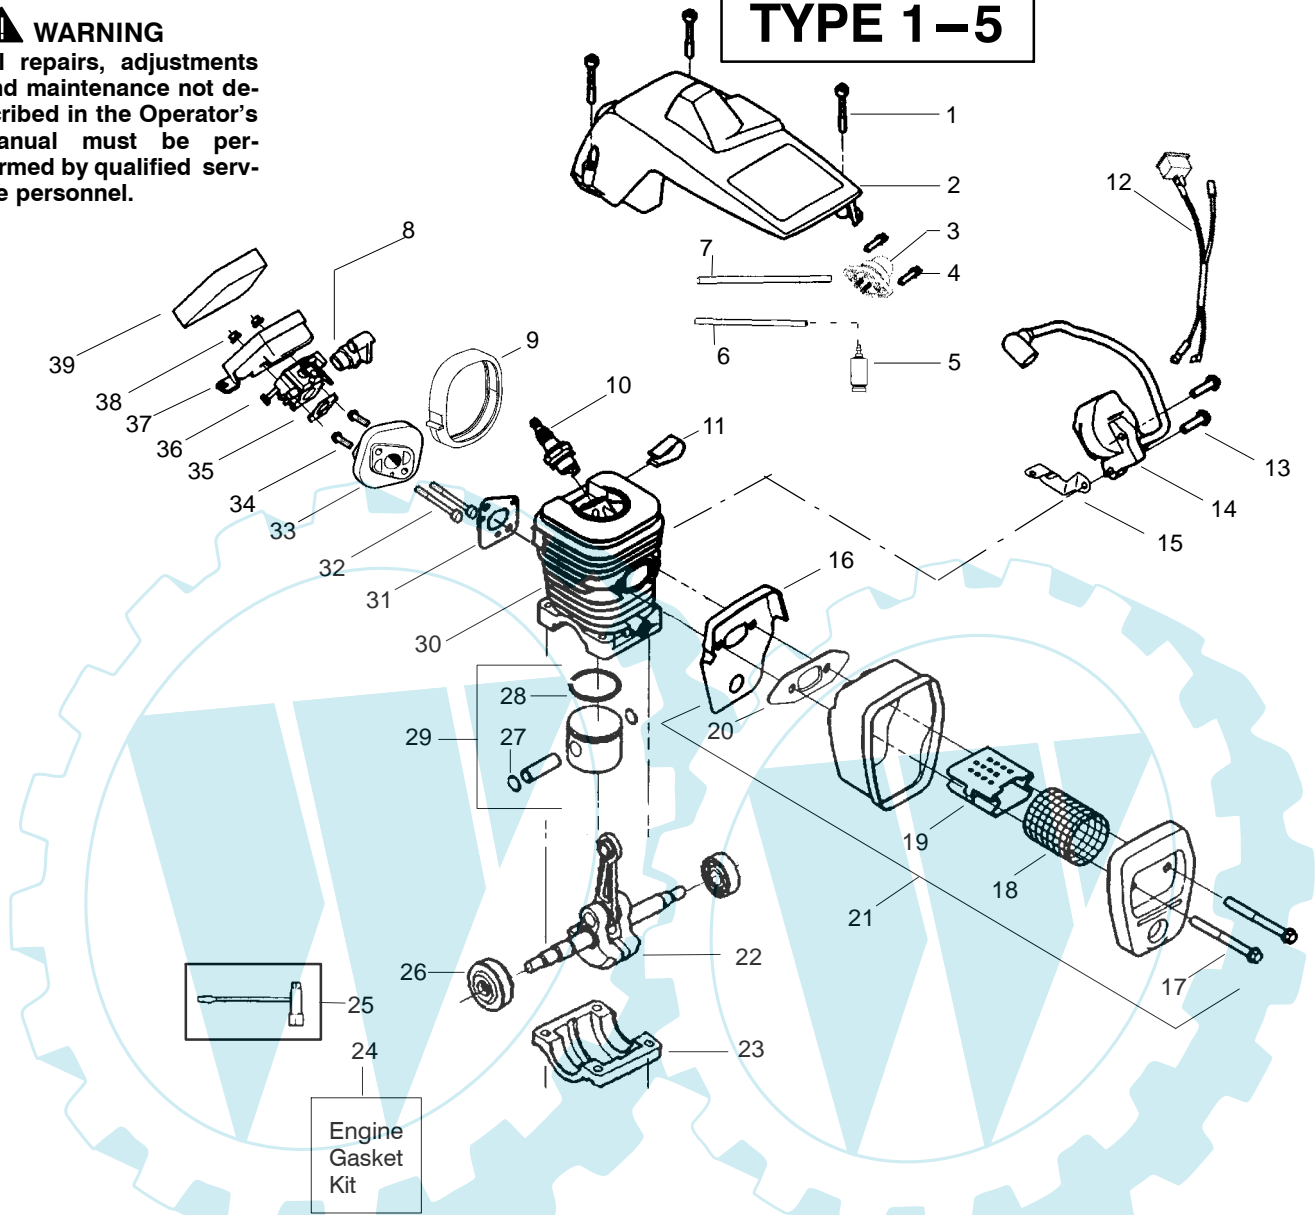

PARTS LIST NO. 530164183		PRO POULAN® PARTS LIST	CHAIN SAW MODEL(s) 2550	
DATE 1/12/04	Replaces 530164183 - 12/18/03		Note: Illustration may differ from actual model due to design changes	PAGE NO. 3

⚠ WARNING
All repairs, adjustments and maintenance not described in the Operator's Manual must be performed by qualified service personnel.

TYPE 1-5

Ref.	Part No.	Description	Ref.	Part No.	Description	Ref.	Part No.	Description
1.	530016153	Screw	16.	530049870	Back Plate-Muffler	32.	530016187	Screw
2.	530055638	Shield-Cylinder	17.	530016132	Screw	33.	530049700	Adapter-Carb. Screw
3.	530047213	Assy-Air Purge	18.	530036103	Screen-Spark	34.	530016386	Screw
4.	530015780	Screw	19.	530037813	Diffuser-Muffler	35.	530069608	Carb. Gasket(kit)
5.	530095646	Assy-Fuel Pick-up	20.	530069608	Gasket-Muffler(kit)	36.	530071621	Kit-Carburetor (WT-625)
6.	530069247	Kit-Line Purge/Carb. (Small Dia)	21.	530047207	Assy-Muffler (Incl. 17-21)	(Note: Repair kits are not available for this carburetor)		
7.	530069216	Kit-Line Purge/Tank (large line)	22.	530047062	Assy-Crankshaft	37.	530047604	Housing-Air Filter Nut
8.	530035526	Grommet-Carb Adjust.	23.	530037935	Cap-Crankcase	38.	530016101	Nut
9.	530054144	Seal-Carb Adapter	24.	530069608	Kit-Engine Gasket (incl. 36,32,21)	39.	530037793	Air Filter - Foam
10.	952030150	Spark Plug (RCJ-7Y)	25.	530031135	Scrench	Not Shown		
11.	530016136	Clip-High Tension Lead	26.	530056363	Assy-Seal & Bearing	530164027		Manual (Euro I)
12.	530049117	Assy-Wire Harness (includes switch)	27.	530015697	Retainer - Piston Pin Ring-Piston	530164028		Manual (Euro II)
13.	530015814	Screw	28.	530038729	Kit-Piston - (incl. 28-29)	530164029		Manual (Polish)
14.	530039198	Module-Ignition	29.	530071408	Cylinder			
15.	530047442	Strap-Ground	30.	530012550	Gasket-Adapter(kit)			
			31.	530069608				

↖ = NEW PART NUMBER FOR THIS IPL

★ = REFER TO THE SERVICE REFERENCE INDICATED FOR MORE INFORMATION. (LOCATED AT END OF IPL)