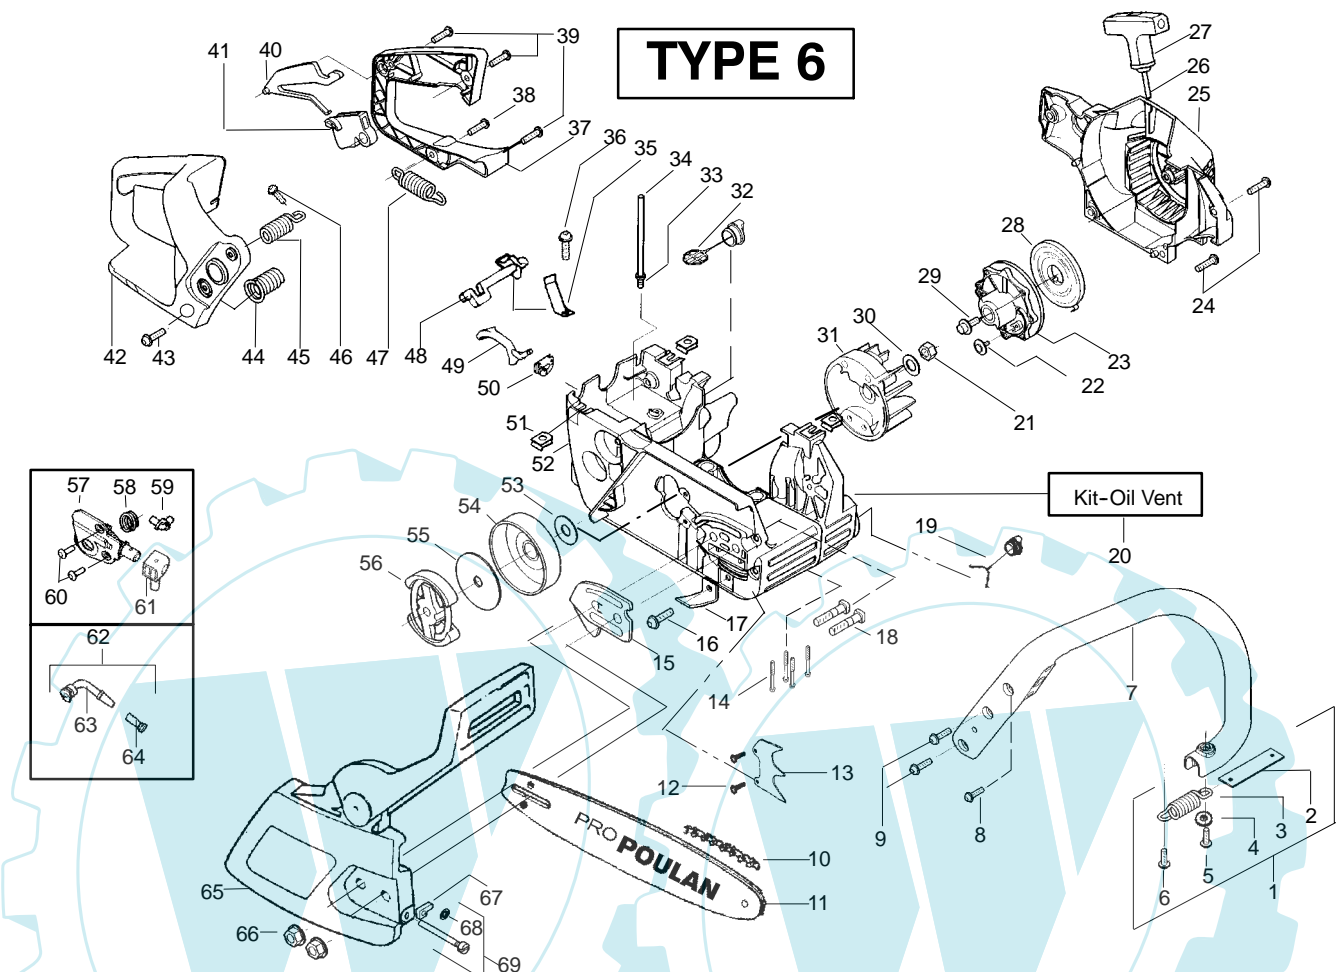

PARTS LIST NO. 530164183		PRO POULAN® PARTS LIST	CHAIN SAW MODEL(S) 2550
DATE 1/12/04	Replaces 530164183 - 12/18/03		PAGE NO. 1
Note: Illustration may differ from actual model due to design changes			

✓ = NEW PART NUMBER FOR THIS IPL

★ = REFER TO THE SERVICE REFERENCE INDICATED FOR MORE INFORMATION. (LOCATED AT END OF IPL)

= THESE PARTS ARE ILLUSTRATED FOR CLARITY. ORDER COMPLETE ASSEMBLY.

PARTS LIST NO. 530164183		PRO POULAN ® PARTS LIST	CHAIN SAW MODEL(s) 2550
DATE 1/12/04	Replaces 530164183 - 12/18/03		Note: Illustration may differ from actual model due to design changes

↖ = NEW PART NUMBER FOR THIS IPL

★ = REFER TO THE SERVICE REFERENCE INDICATED FOR MORE INFORMATION. (LOCATED AT END OF IPL)

PARTS LIST NO. 530164183		PRO POULAN ® PARTS LIST	CHAIN SAW MODEL(s) 2550
DATE 1/12/04	Replaces 530164183 - 12/18/03		Note: Illustration may differ from actual model due to design changes